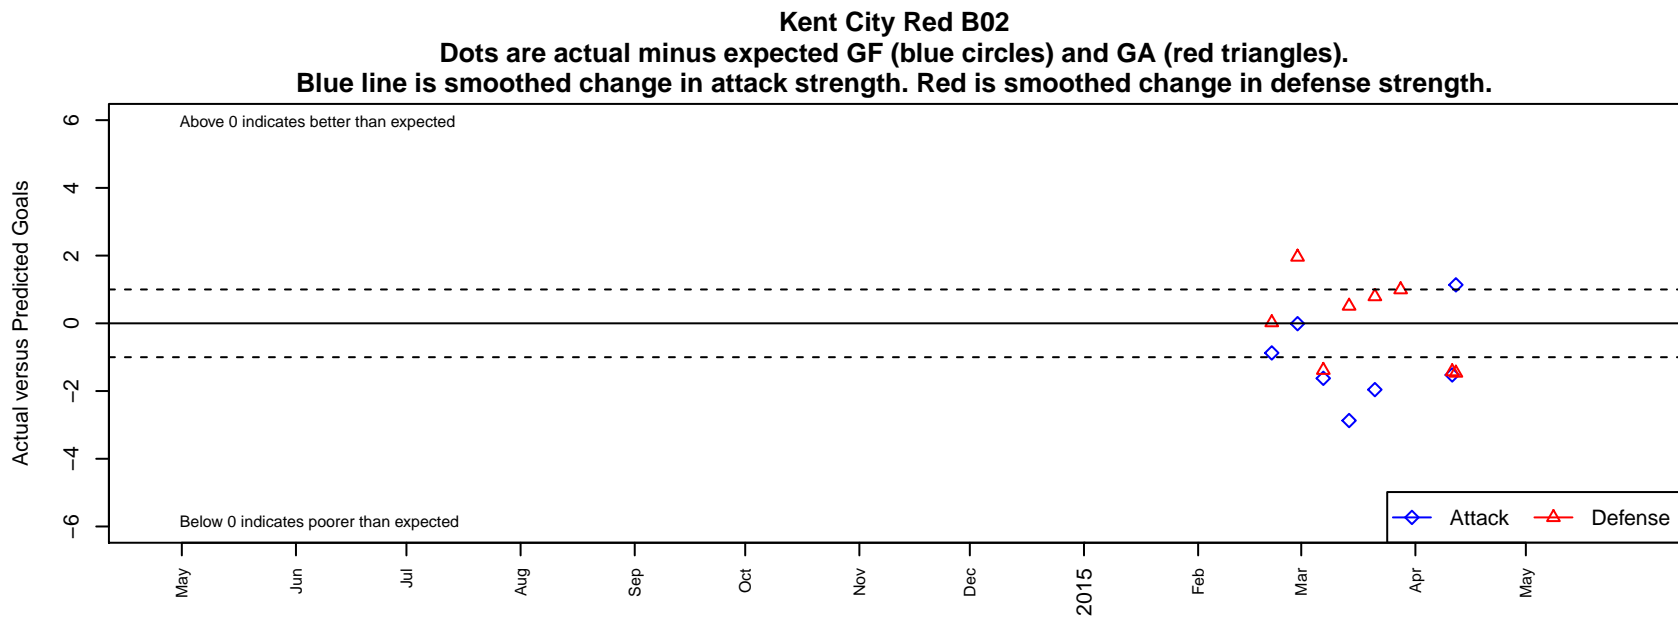

# Kent City Red B02

Kent City FC  
Kent, WA  
B02 total strength=316  
attack=0.29 defense=0.12  
spr league = Spr PSPL Copa U12

alt names used:  
Kent City FC B02

Venues played:  
2014 Spr PSPL Copa U12

**attack and defense variance (black dot)  
relative to other teams  
and top 10 in region**

**attack and defense rating  
relative to others at age  
and all opponents in last 13 months**

**attack and defense rating  
relative to others at age  
and all opponents in last 13 months**

**Performance relative to 13 month average**

**Performance relative to 13 month average**

Distribution of opponents  
 Red = Lose zone, Blue = Win zone, Green = Even  
 Black line separates win/lose zones

lot. A=Neither has attack advantage, B=Opponent has both attack and defense advantage, C=Opponent has both attack and defense disadvantage, D=Both have

<b>date</b>	<b>home</b>		<b>away</b>		<b>venue</b>	<b>pred.home</b>	<b>pred.away</b>
2015-04-12	Kent City Red B02	3	Emerald City FC White B02	3	2014 Spr PSPL Copa U12	1.86	1.53
2015-04-11	NPSA Titans B B02	3	Kent City Red B02	1	2014 Spr PSPL Copa U12	1.57	2.53
2015-03-28	FC Edmonds Sting B02	1	Kent City Red B02	10	2014 Spr PSPL Copa U12	2.00	2.27
2015-03-21	Kent City Red B02	0	Eagleclaw FA Golden Eagles B02	0	2014 Spr PSPL Copa U12	1.96	0.79
2015-03-14	FC Tacoma White B02	0	Kent City Red B02	1	2014 Spr PSPL Copa U12	0.51	3.87
2015-03-07	Kent City Red B02	1	Impact FC Black B02	3	2014 Spr PSPL Copa U12	2.62	1.62
2015-02-28	RSA Elite Hanson B02	0	Kent City Red B02	2	2014 Spr PSPL Copa U12	1.96	2.01
2015-02-21	Kent City Red B02	1	Fuerza FC Academy B02	3	2014 Spr PSPL Copa U12	1.87	3.02